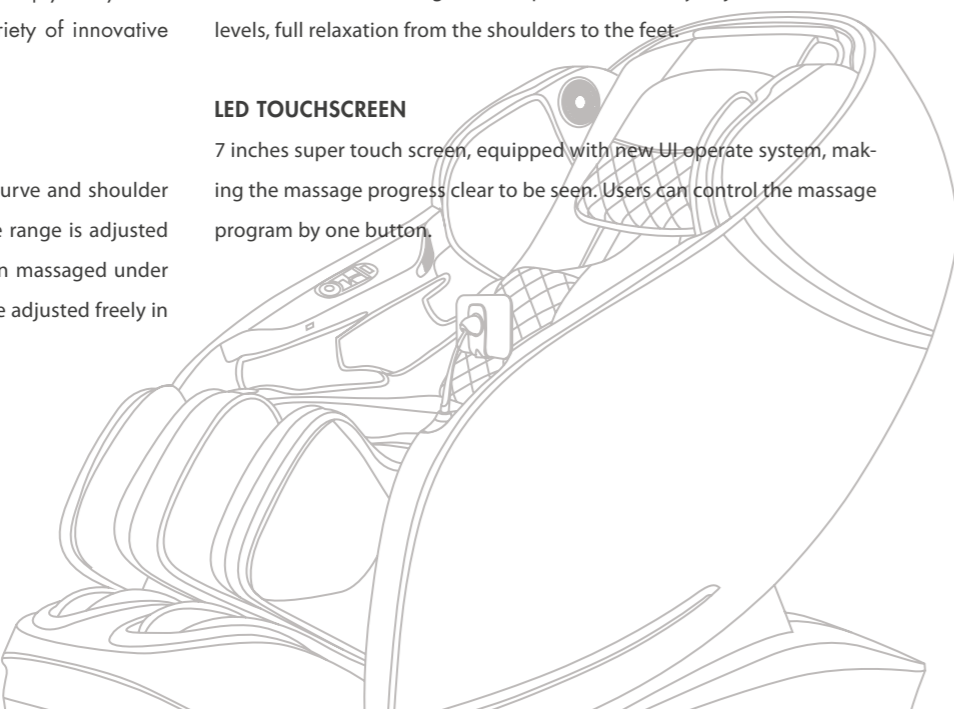

MULTIPLE POSITIONS MASSAGE

Innovative acupressure point's sensor allows you to enjoy body massage in all parts of your body. By combining a variety of innovative methods, you can relax and reduce stress.

5 LEVELS OF MASSAGE WIDTH ADJUSTABLE

According to different body type, the back massage curve and shoulder position are automatically detected, and the massage range is adjusted according to different parts of the human body. When massaged under tapping and finger pressure, the massage width can be adjusted freely in the range of 6-21 CM with 5 levels.

5 LEVELS OF MASSAGE SPEED ADJUSTABLE

According to different massage needs, the massage speed can be selected in 5 levels. You can freely adjust the massage speed, design your massage according to your wishes and combine different massage experiences with exquisite quality to feel completely at ease.

3-LEVEL AIR PRESSURE INTENSITY ADJUSTABLE

With a total of 38 airbags and air pressure intensity adjustable in three levels, full relaxation from the shoulders to the feet.

LED TOUCHSCREEN

7 inches super touch screen, equipped with new UI operate system, making the massage progress clear to be seen. Users can control the massage program by one button.