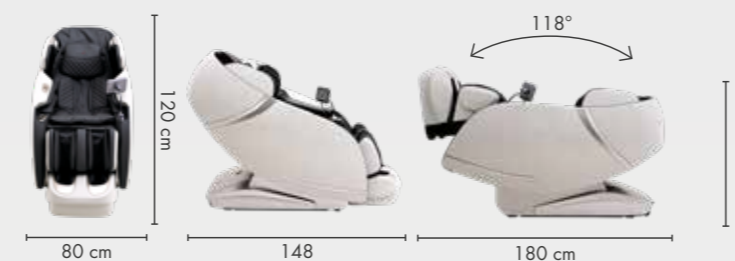

5 LEVELS OF MASSAGE WIDTH ADJUSTABLE

According to different body type, the back massage curve and shoulder position are automatically detected, and the massage range is adjusted according to different parts of the human body. When massaged under tapping and finger pressure, the massage width can be adjusted freely in the range of 6-21 CM with 5 levels.

3-LEVEL AIR PRESSURE INTENSITY ADJUSTABLE

With a total of 38 airbags and air pressure intensity adjustable in three levels, full relaxation from the shoulders to the feet.

LED TOUCHSCREEN

7 inches super touch screen, equipped with new UI operate system, making the massage progress clear to be seen. Users can control the massage program by one button.

TECHNICAL DATA

Dimensions upright	80 x 148 x 120 cm
Dimensions reclining	80 x 180 x 105 cm
Weight	141 kg
Voltage	220-240V ~ 50/60Hz
Nominal power	220 W
Rated runtime	20 minutes
braintronics®	21 minutes
Certificates	CE, RoHS, REACH, TÜV

AVAILABLE COLOURS

Width of seating area 52 cm | Width of shoulder area (inside) 52 cm

 Casada International GmbH
 Obermeiers Feld 3
 33104 Paderborn | Germany
www.casada.com

SKYLINER II

MASSAGE CHAIR

SPECIALS