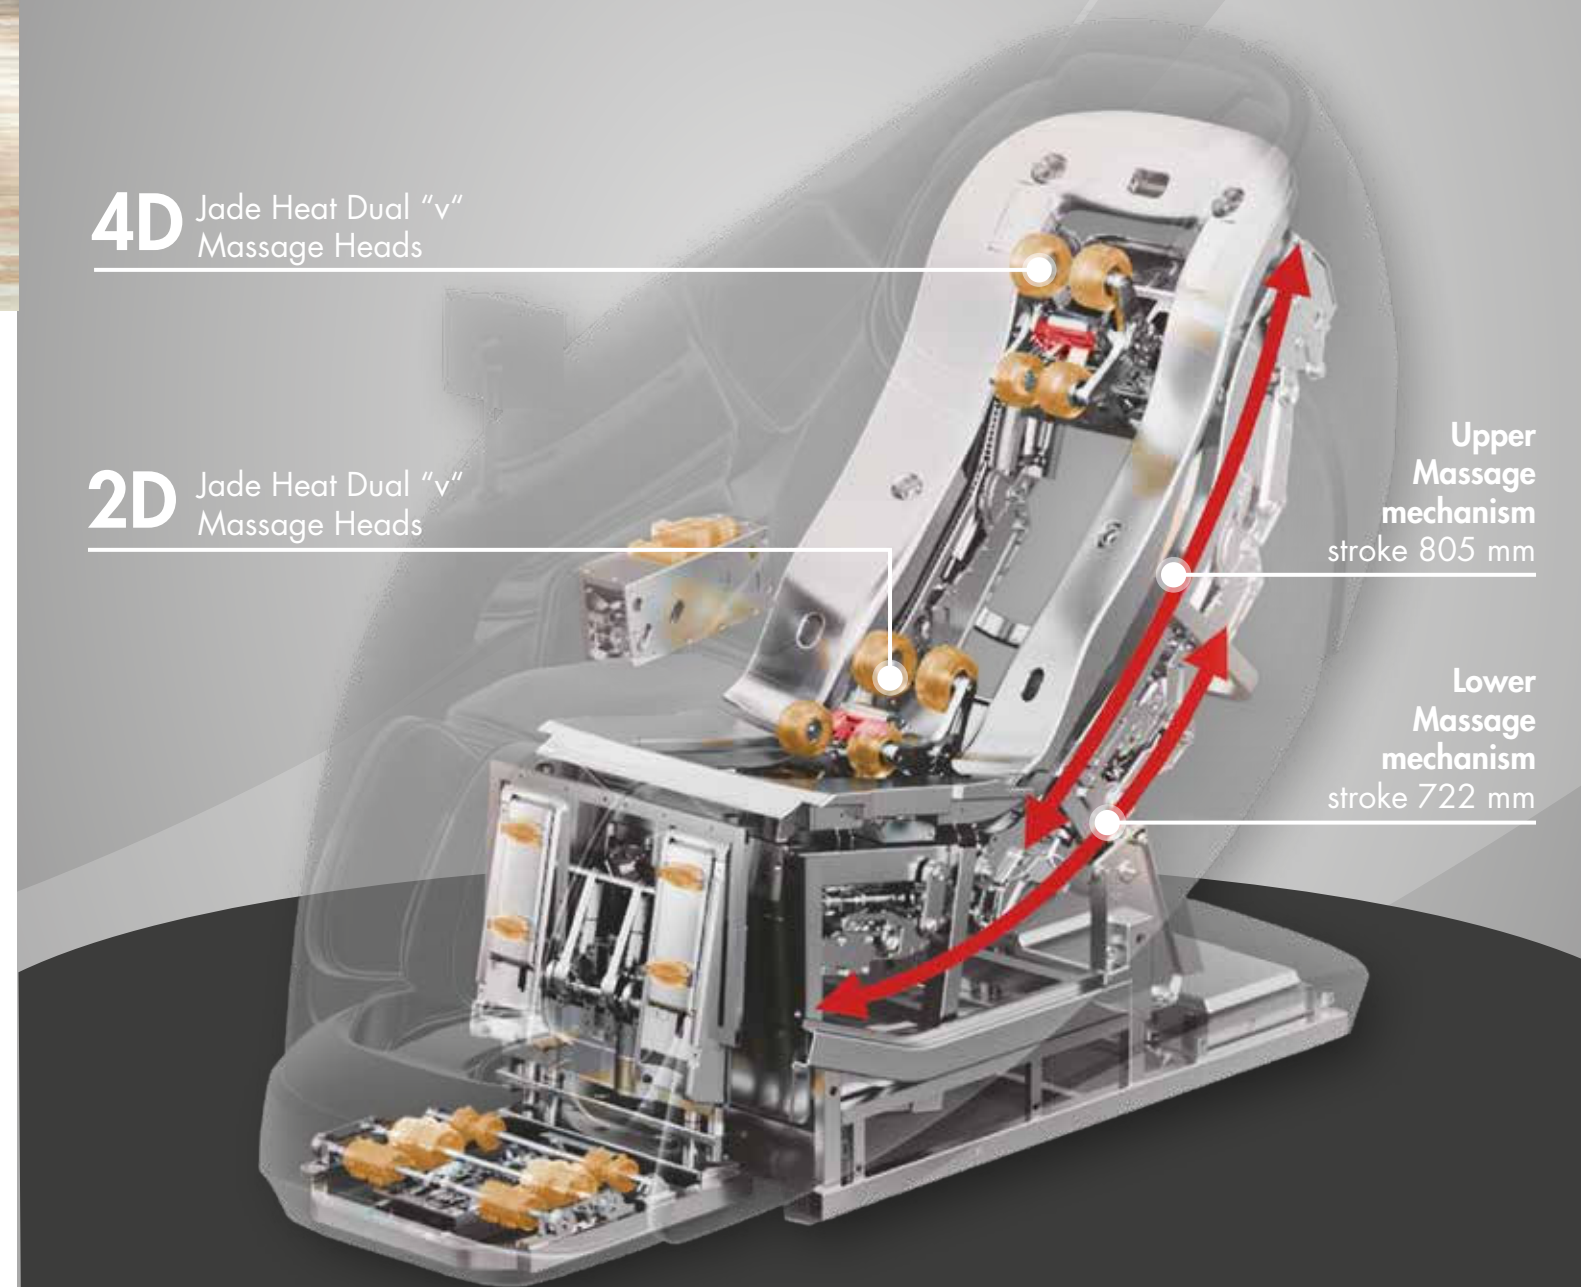

**4D + 2D
DUAL MASSAGE HEADS
FOR AN UNIQUE MASSAGE**

Simulated movements of the upper and lower massage mechanisms.

4D Jade Heat Dual "v" Massage Heads

2D Jade Heat Dual "v" Massage Heads

BRAINTRONICS®

The human brain is a complex organ - consisting of countless neurons that constantly produce tiny electrical impulses. Every thought, every sound and every impression, is transmitted through the tiny electrical impulses; it is the language of the brain. The sum of these impulses produces a graphic waveform. These waves are called brain waves.

And now you can use these brain waves actively! With the innovative combination of braintronics® audio stimulation, guided meditation and soothing massage, you can achieve various states of relaxation. With Casada, you can unleash the power of your brainwaves and achieve a new level of relaxation and well-being. Whether you want to sustainably improve your concentration, deeply relax or simply treat yourself - This unique combination of technology and wellness allows you to enjoy an incomparable experience of well-being.